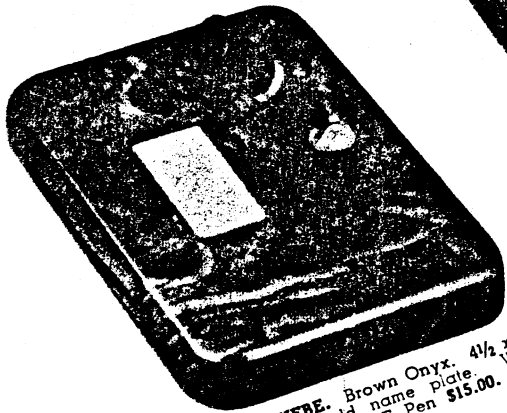

$15 GIFTS

COMPLETE WITH PEN

R268 BUFBE. Brown Onyx. 4 1/2 x 7 inches. Gold name Plate. With Brown LIFETIME Pen $15.00.